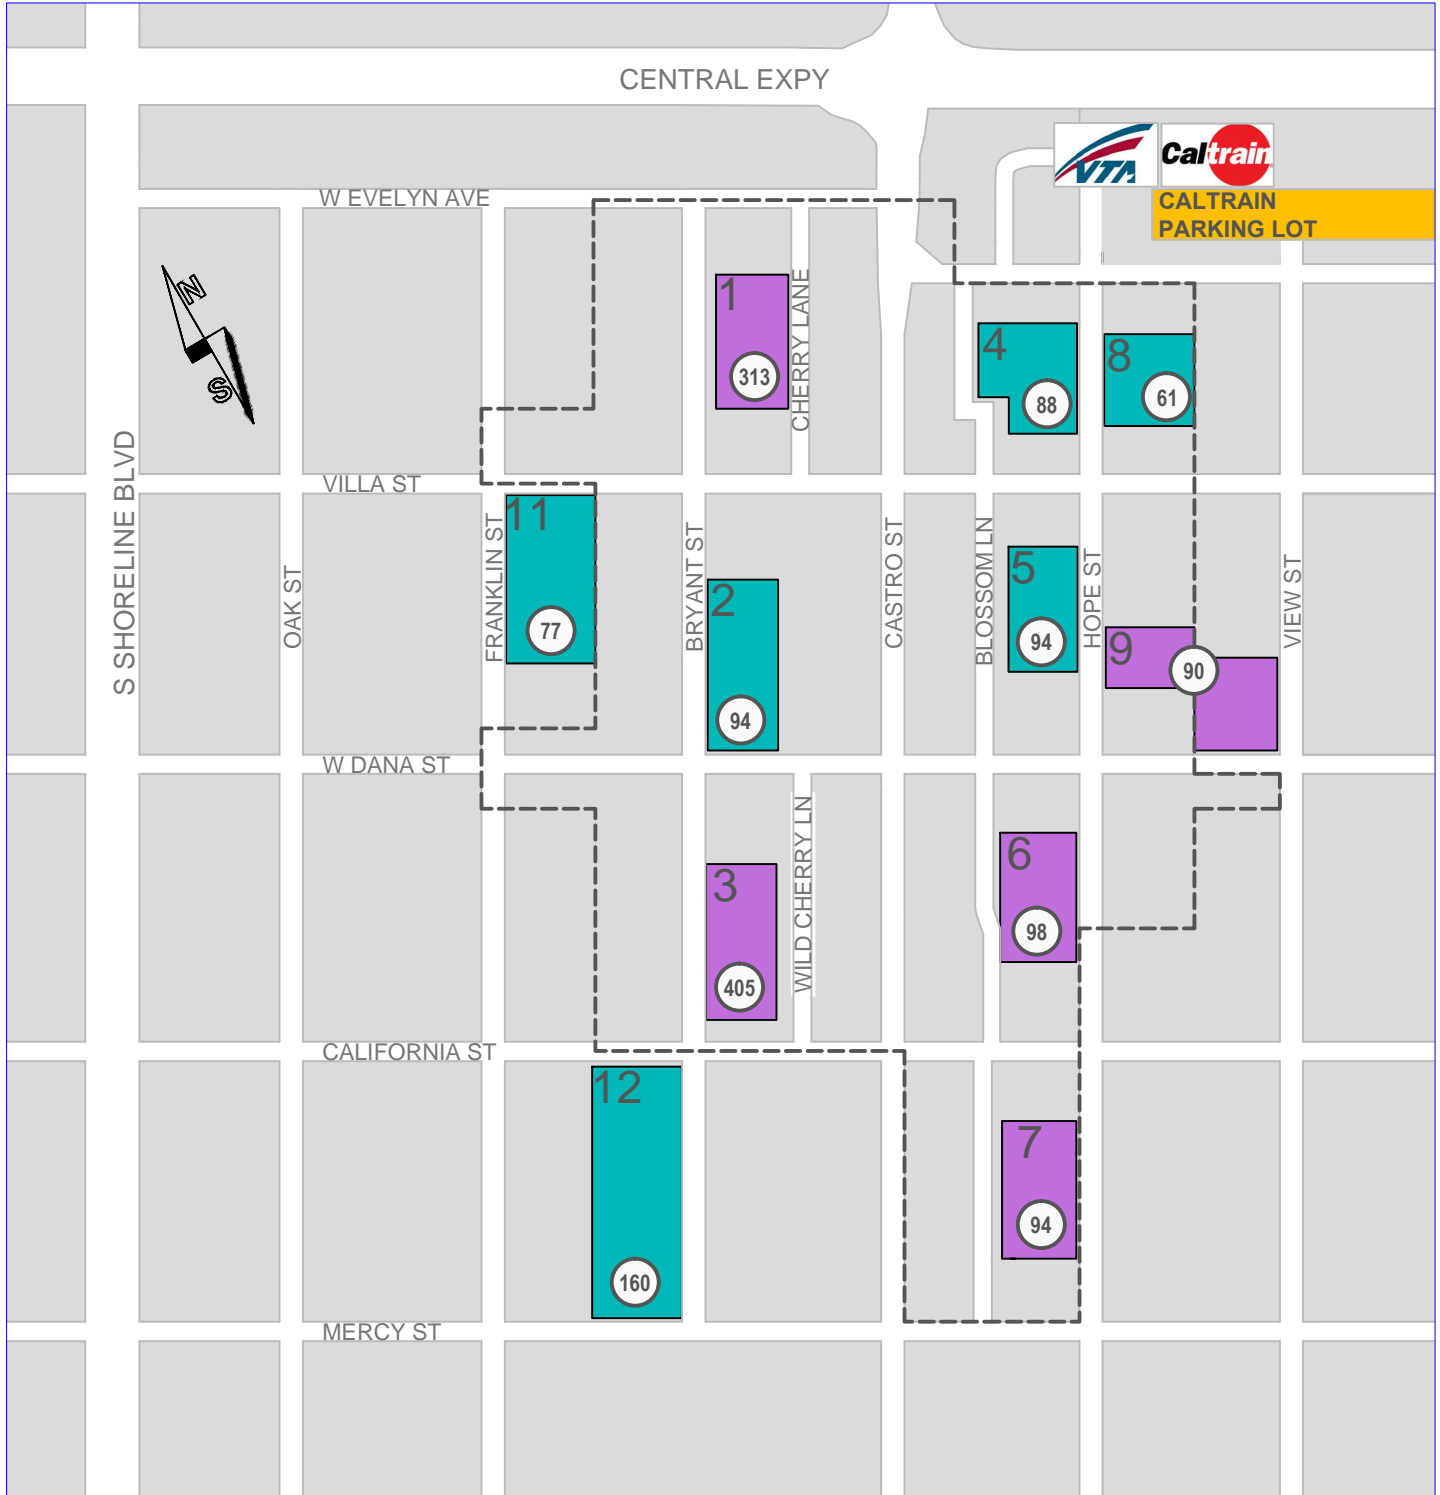

DOWNTOWN PARKING FACILITIES

PERMIT PARKING ALLOWED

PERMIT PARKING NOT ALLOWED

CALTRAIN STATION

VTA STATION

NUMBER OF SPACES IN LOT

PARKING DISTRICT BOUNDARY